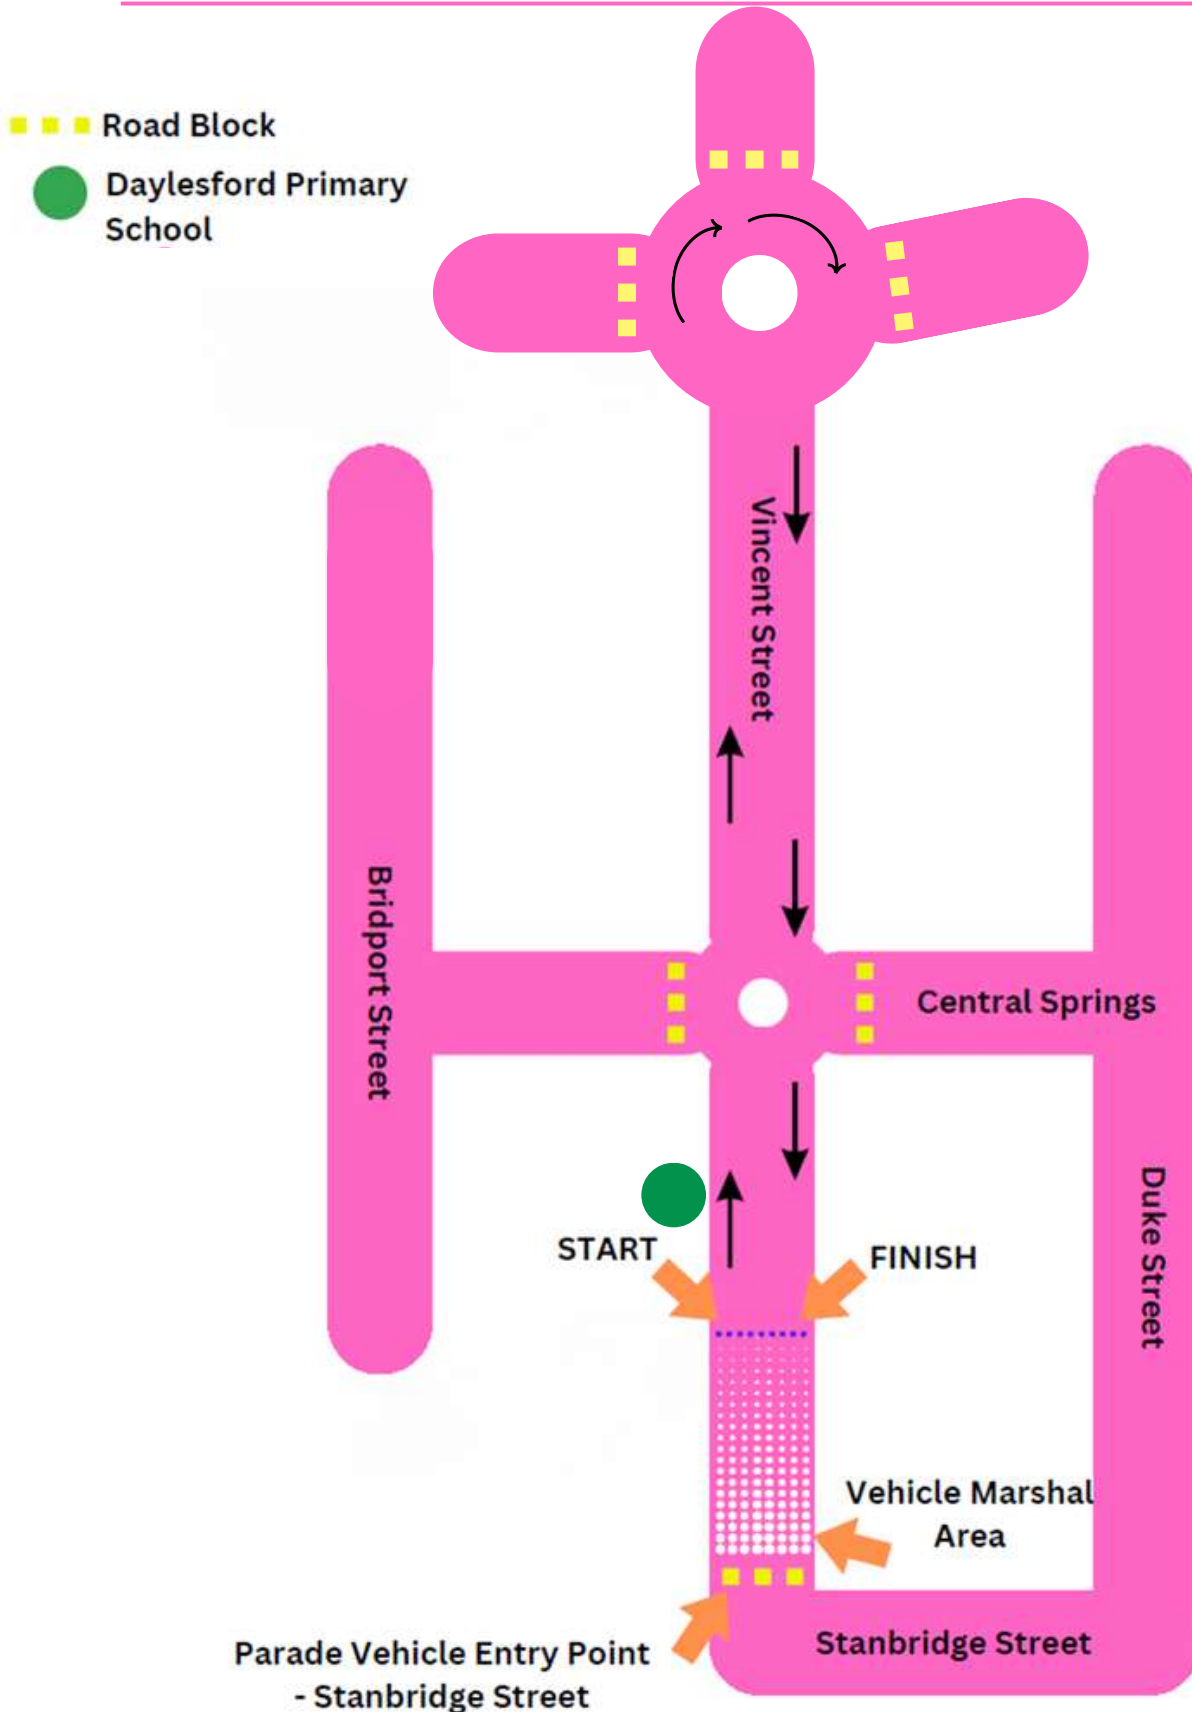

CHILLOUT FESTIVAL STREET PARADE 2024