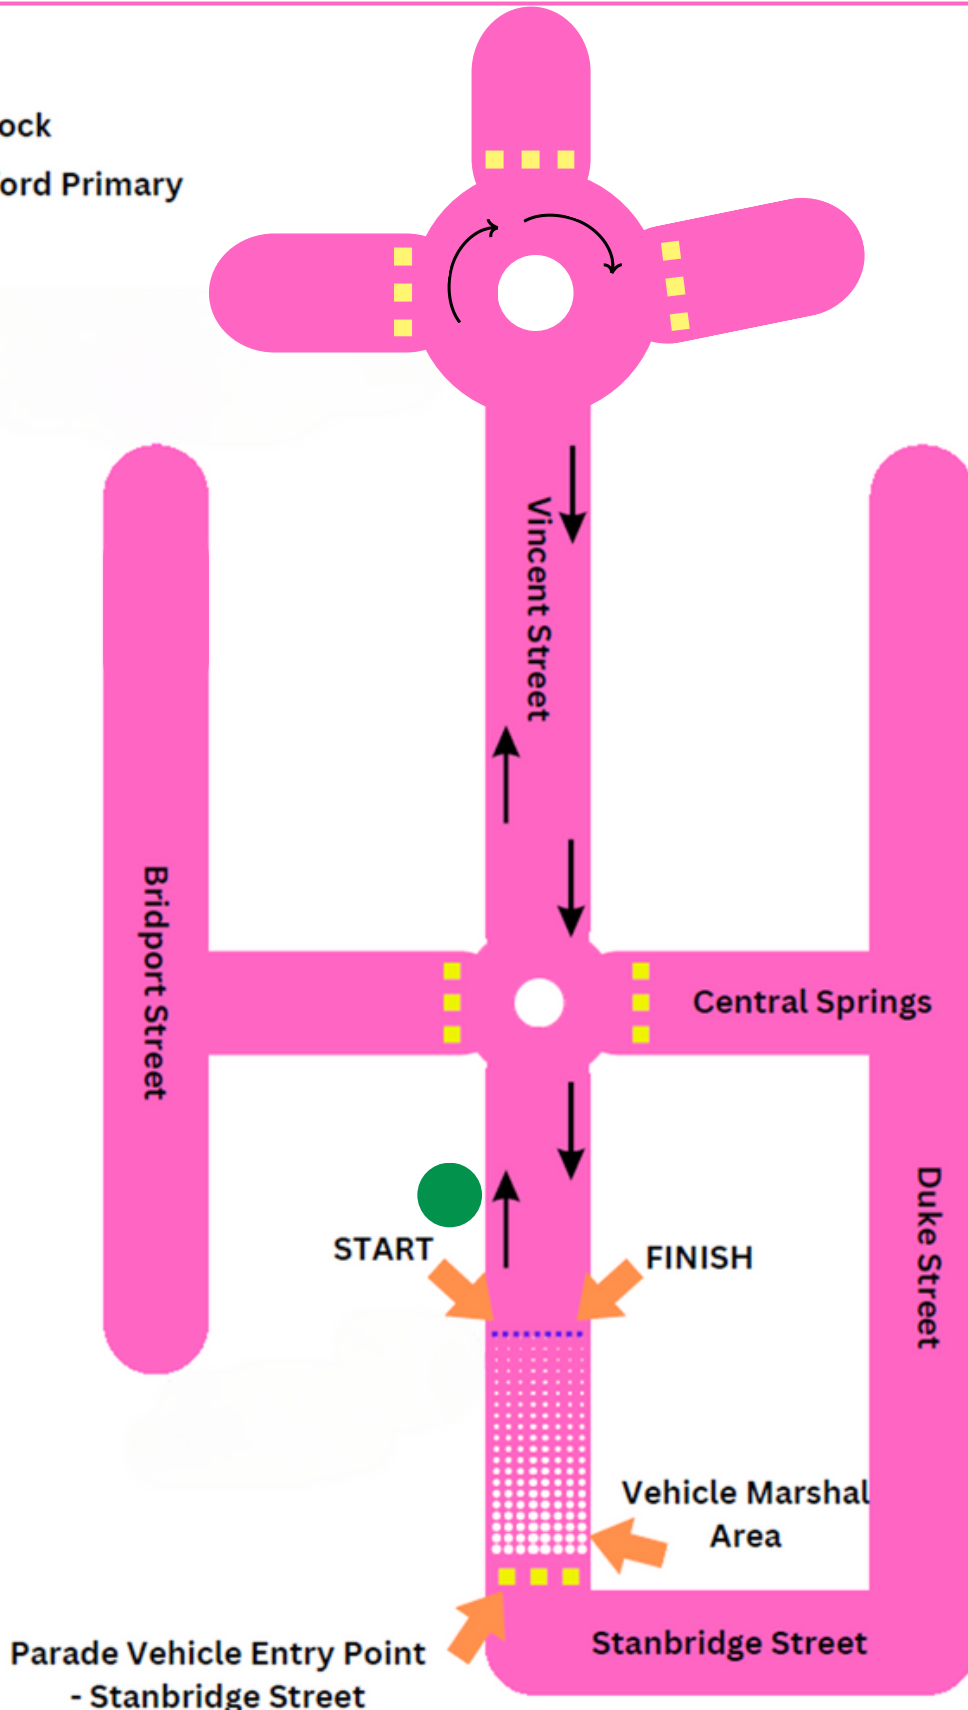

CHILLOUT FESTIVAL STREET PARADE 2024

- ■ ■ Road Block
- Daylesford Primary School